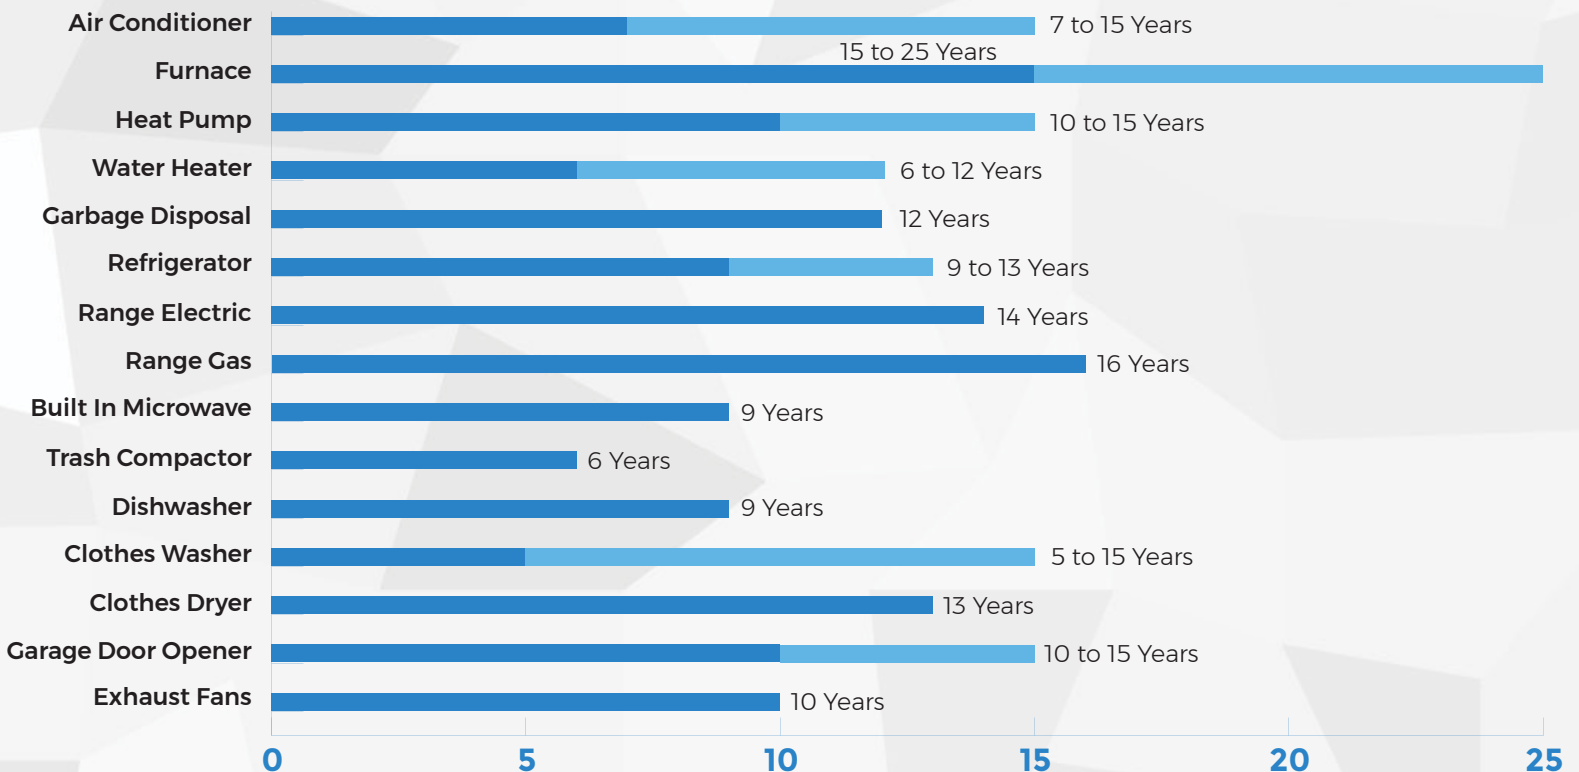

AVERAGE LIFE EXPECTANCY OF MAJOR SYSTEMS AND APPLIANCES

Although your systems and appliances may not be near the end of their life expectancy, break downs can still occur without warning. Make sure you are covered with a Guard Home Warranty.